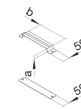

Steel trunking

Description	Pack qty.	Art No.
underfloor duct 190 x 28 mm 2-gang	2	UK190282
underfloor duct 190 x 38 mm 2-gang	2	UK190382
underfloor duct 240 x 28 mm 2-gang	2	UK240282
underfloor duct 240 x 38 mm 2-gang	2	UK240382
underfloor duct 340 x 28 mm 2-gang	2	UK340282
underfloor duct 340 x 38 mm 2-gang	2	UK340382
underfloor duct 240 x 28 mm 3-gang	2	UK240283
underfloor duct 240 x 38 mm 3-gang	2	UK240383
underfloor duct 340 x 28 mm 3-gang	2	UK340283
underfloor duct 340 x 38 mm 3-gang	2	UK340383

Connector clamp

Description	Pack qty.	Art No.
connector clamp underfloor duct 190x28	20	UKS190280
connector clamp underfloor duct 190x38	20	UKS190380
connector clamp underfloor duct 240x28	1	UKS240280
connector clamp underfloor duct 240x38	20	UKS240380
connector clamp underfloor duct 340x28	20	UKS340280
connector clamp underfloor duct 340x38	20	UKS340380

UKS190280

Mounting bracket

Description	Pack qty.	Art No.
mounting bracket underfloor duct 190x28	20	UKB190280
mounting bracket underfloor duct 190x38	20	UKB190380
mounting bracket underfloor duct 240x28	20	UKB240280
mounting bracket underfloor duct 240x38	20	UKB240380
mounting bracket underfloor duct 340x28	20	UKB340280
mounting bracket underfloor duct 340x38	20	UKB340380

Vertical angles