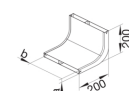

UKB190280

Vertical angles

Description	Pack qty.	Art No.
riser bend underfloor duct 190x28 2-gang	1	UKK190282
riser bend underfloor duct 190x38 2-gang	1	UKK190382
riser bend underfloor duct 240x28 2-gang	1	UKK240282
riser bend underfloor duct 240x38 2-gang	1	UKK240382
riser bend underfloor duct 340x28 2-gang	1	UKK340282
riser bend underfloor duct 340x38 2-gang	1	UKK340382
riser bend underfloor duct 240x28 3-gang	1	UKK240283
riser bend underfloor duct 240x38 3-gang	1	UKK240383
riser bend underfloor duct 340x28 3-gang	1	UKK340283
riser bend underfloor duct 340x38 3-gang	1	UKK340383

UKK190282

UDB2050080

Junction boxes / floor boxes

Description	Pack qty.	Art No.
floor box with floor plate size2 50-80	1	UDB2050080
floor box with floor plate size2 75-125	1	UDB2075125
floor box with floor plate size2 120-170	1	UDB2120170
floor box with floor plate size3 50-80	1	UDB3050080
floor box with floor plate size3 75-125	1	UDB3075125
floor box with floor plate size3 120-170	1	UDB3120170
floor box steel size3 70-120	1	UDS3070120