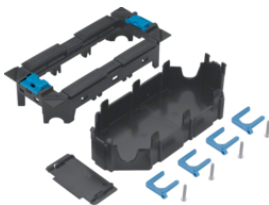

UKK190282

UDB2050080

Junction boxes / floor boxes

Description	Pack qty.	Art No.
floor box with floor plate size2 50-80	1	UDB2050080
floor box with floor plate size2 75-125	1	UDB2075125
floor box with floor plate size2 120-170	1	UDB2120170
floor box with floor plate size3 50-80	1	UDB3050080
floor box with floor plate size3 75-125	1	UDB3075125
floor box with floor plate size3 120-170	1	UDB3120170
floor box steel size3 70-120	1	UDS3070120

EKSQ405TM

Junction boxes & accessories

Description	Pack qty.	Art No.
cassette stainless steel Q405 TM 20kN	1	EKSQ405TM
cassette stainless steel Q405 blind 20kN	1	EKSQ405BL
mounting lid for floor box size 2 Q06	1	UDM2200Q06
mounting lid for floor box size 2 E09	1	UDM2200E09
mounting lid for floor box size 2 Q12	1	UDM2244Q12
mounting lid for floor box size 2 R06	1	UDM2215R06
mounting lid for floor box size 2 E04	1	UDM2147E04
mounting lid for floor box size 3 Q06	1	UDM3200Q06
mounting lid for floor box size 3 E09	1	UDM3200E09
mounting lid for floor box size 3 Q12	1	UDM3244Q12
mounting lid for floor box size 3 R06	1	UDM3215R06
mounting lid for floor box size 3 R10	1	UDM3275R10
mounting lid for floor box size 2 R12	1	UDM3306R12
mounting lid for floor box size 3 E04	1	UDM3147E04
mounting lid for floor box size 3 Q08	1	UDM3294Q08
stacking frame size 2 height 35 mm	1	UDAR235
stacking frame size 3 height 35 mm	1	UDAR335

GTVR300

Accessories for floor boxes & junction boxes

Description	Pack qty.	Art No.
device casing flat f 3 Rastec devices	1	GTVR300
device casing flat f 4 Rastec devices	1	GTVR400
levelling set f cassette 20kN 115-150mm	1	EKSNS070
levelling set f cassette 20kN 150-180mm	1	EKSNS100
levelling set f cassette 20kN 170-200mm	1	EKSNS120
tube cable outlet alu without cover	1	TULAA105
pin wrench for blind cover f tube	50	TUSS000