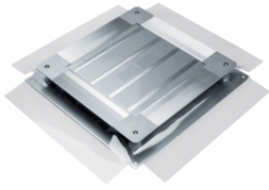

UKB190280

Vertical angles

Description	Pack qty.	Art No.
riser bend underfloor duct 190x28 2-gang	1	UKK190282
riser bend underfloor duct 190x38 2-gang	1	UKK190382
riser bend underfloor duct 240x28 2-gang	1	UKK240282
riser bend underfloor duct 240x38 2-gang	1	UKK240382
riser bend underfloor duct 340x28 2-gang	1	UKK340282
riser bend underfloor duct 340x38 2-gang	1	UKK340382
riser bend underfloor duct 240x28 3-gang	1	UKK240283
riser bend underfloor duct 240x38 3-gang	1	UKK240383
riser bend underfloor duct 340x28 3-gang	1	UKK340283
riser bend underfloor duct 340x38 3-gang	1	UKK340383

UKK190282

UDB2050080

Junction boxes / floor boxes

Description	Pack qty.	Art No.
floor box with floor plate size2 50-80	1	UDB2050080
floor box with floor plate size2 75-125	1	UDB2075125
floor box with floor plate size2 120-170	1	UDB2120170
floor box with floor plate size3 50-80	1	UDB3050080
floor box with floor plate size3 75-125	1	UDB3075125
floor box with floor plate size3 120-170	1	UDB3120170
floor box steel size3 70-120	1	UDS3070120