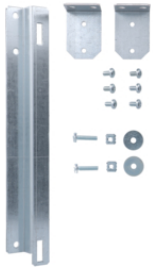

FN970E

Crossbars for busbar mounting

Description	Pack qty.	Art No.
Bracket, quadro.system, D400 mm	2	FN970E
Bracket, quadro.system, D600 mm	2	FN971E
Bracket, quadro.system, D800 mm	2	FN972E