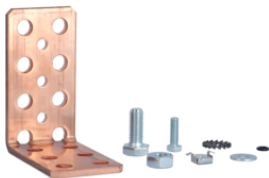

UT87F

Single brackets

Description	Pack qty.	Art No.
CU corner con. quadro.system 25x5 mm	2	UT88A
CU corner con. quadro.system 50x5 mm	2	UT88B