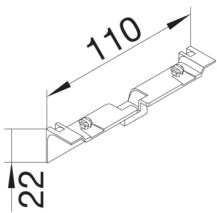

SL20055AD1

**acc.box coupling SL20055 alu**

Product Datasheet

**Architecture**

Fixing mode Clipped

**Functions**

Overlapping yes

**Configuration**

Height of installed product 22 mm

Trunking height 55 mm

Length 110 mm

Trunking width 20 mm

**Installation, mounting**

Mounting way horizontal

**Equipment**

With protective film no