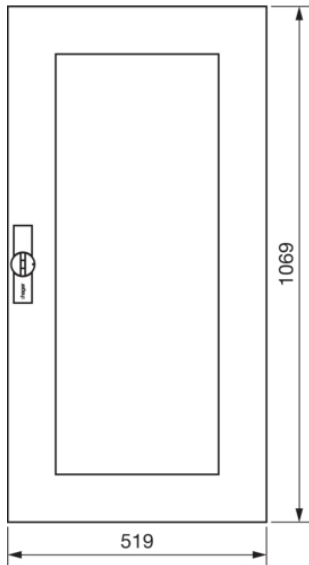

FZ102N

Door, univers, right, transp, encl.1100x550

Product Datasheet

Architecture

Intended door position right

Configuration

Version as door for disconnecting switch interlocking no

Cover, door

Type of door closing Hinged pattern handle and bar locking
 Number of keylock of the door 1
 Door type for switch gear cabinet Partial door
 Door quantity 1
 Transparent cover or door yes

Materials

Colour pure white
 Colour white
 RAL colour RAL 9010 - Pure white
 Material sheet steel
 Type of surface treatment powder-coated

Dimensions

Depth of installed product 12 mm
 Internal depth 113 mm
 Height of installed product 1069 mm
 Width of installed product 519 mm

Equipment

Number of rows 7
 Quantity of section in width 2
 Number of keys 1