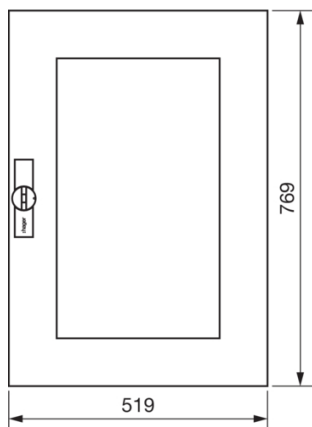

FZ106N

Door, univers right, transp. 800x550mm

Product Datasheet

Architecture

Intended door position right

Configuration

Version as door for disconnecting switch interlocking no

Cover, door

Type of door closing Hinged pattern handle and bar locking
 Number of keylock of the door 1
 Door type for switch gear cabinet Partial door
 Door quantity 1
 Transparent cover or door yes

Materials

Colour pure white
 Colour white
 RAL colour RAL 9010 - Pure white
 Material sheet steel
 Type of surface treatment powder-coated

Dimensions

Depth of installed product 12 mm
 Height of installed product 769 mm
 Width of installed product 519 mm

Equipment

Number of rows 5
 Quantity of section in width 2
 Number of keys 1

Standards

European directive WEEE not concerned