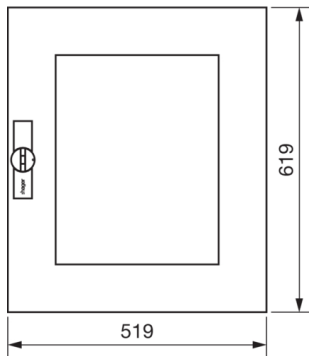

FZ104N

Door, univers right, transp. 650x550mm

Product Datasheet

Architecture

Intended door position right

Configuration

Version as door for disconnecting switch interlocking no

Cover, door

Type of door closing Hinged pattern handle and bar locking
 Number of keylock of the door 1
 Door type for switch gear cabinet Partial door
 Door quantity 1
 Transparent cover or door yes

Materials

Colour pure white
 Colour white
 RAL colour RAL 9010 - Pure white
 Material sheet steel
 Type of surface treatment powder-coated

Dimensions

Depth of installed product 12 mm
 Height of installed product 619 mm
 Width of installed product 519 mm

Equipment

Quantity of section in width 2
 Number of keys 1

Standards

European directive WEEE not concerned