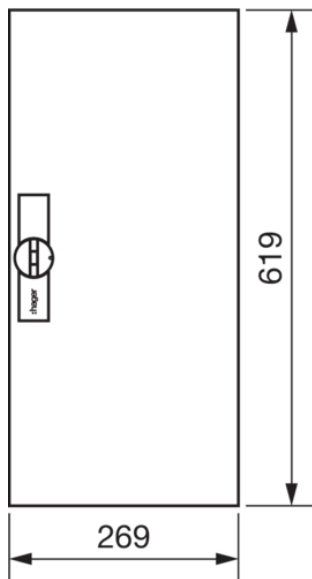

FZ005N

Door, univers, right, f.encl. 650x300mm

Product Datasheet

Architecture

Intended door position right

Configuration

Version as door for disconnecting switch interlocking no

Cover, door

Type of door closing Hinged pattern handle and bar locking

Number of keylock of the door 1

Door type for switch gear cabinet Partial door

Door quantity 1

Transparent cover or door no

Materials

Colour pure white

Colour white

RAL colour RAL 9010 - Pure white

Material sheet steel

Type of surface treatment powder-coated

Dimensions

Depth of installed product 12 mm

Height of installed product 619 mm

Width of installed product 269 mm

Equipment

Quantity of section in width 1

Number of keys 1

Standards

European directive WEEE not concerned

Safety

Protection index IP IP44