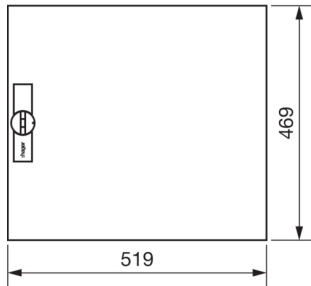

FZ002N

Door, univers, right, f.encl. 500x550mm

Product Datasheet

Architecture

Intended door position right

Configuration

Version as door for disconnecting switch interlocking no

Cover, door

Type of door closing Hinged pattern handle and bar locking
 Number of keylock of the door 1
 Door type for switch gear cabinet Partial door
 Door quantity 1
 Transparent cover or door no

Materials

Colour pure white
 Colour white
 RAL colour RAL 9010 - Pure white
 Material sheet steel
 Type of surface treatment powder-coated

Dimensions

Depth of installed product 12 mm
 Height of installed product 469 mm
 Width of installed product 519 mm

Equipment

Number of rows 3
 Quantity of section in width 2
 Number of keys 1

Standards

European directive WEEE not concerned