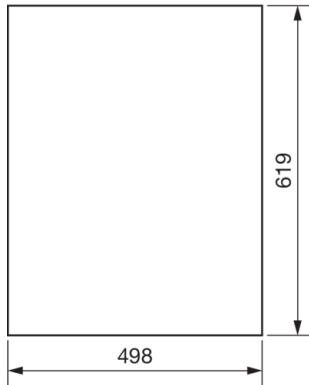

FZ008N

**Door, univers, left, f.encl. 650x1050**

Product Datasheet

**Architecture**

Intended door position left

**Configuration**

Version as door for disconnecting switch interlocking no

**Cover, door**

Material sheet steel

Type of surface treatment powder-coated

**Dimensions**

Depth of installed product 12 mm

Height of installed product 619 mm

Width of installed product 498 mm

**Equipment**

Quantity of section in width 2