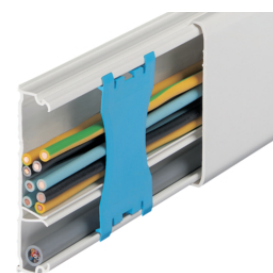

tehalit.ateha 13 x 52, 1 separator

Description	Pack qty.	Art No.
Trunking 12x50, L=2,0m, pure white	48	ATA125019010
Trunking 12x50, L=2,0m, brown	48	ATA125018014
External corner, ATEHA, 12x50, pure white	1	ATA125039010
External corner, ATEHA, 12x50, brown	1	ATA125038014
Internal corner, ATEHA, 12x50, pure white	1	ATA125049010
Internal corner, ATEHA, 12x50, brown	1	ATA125048014
Flat corner, ATEHA, 12x50, pure white	1	ATA125059010
Flat corner, ATEHA, 12x50, brown	1	ATA125058014
End cap, ATEHA, 12x50, pure white	1	ATA125069010
End cap, ATEHA, 12x50, brown	1	ATA125068014
Cover sleeve, ATEHA, 12x50, pure white	1	ATA125079010
Cover sleeve, ATEHA, 12x50, brown	1	ATA125078014
T piece, ATEHA, 12x50, pure white	1	ATA125089010
T piece, ATEHA, 12x50, brown	1	ATA125088014
Socket plinth OTEO, ATEHA, 12x50, pw	1	ATA125199010
Socket plinth OTEO, ATEHA, 12x50, brown	1	ATA125198014
Socket plinth 2-gang OTEO, ATEHA, 12x50, pw	1	ATA125499010
Socket plinth PROFIL, ATEHA, 12x50 pw	1	ATA125299010
Socket plinth PROFIL, ATEHA, 12x50, brown	1	ATA125298014
Socket plinth ALREA for ATA 12x50, pw	1	ATA125399010

ATA12501