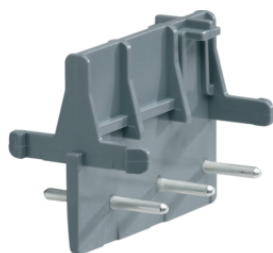

WS120

Accessories

Description	Pack	Art No.
Systo Accessory of junction	10	WS120
Systo Cable clamp for multi sockets	10	WS130
Systo-Kallysta Detrompeur for socket	10	WS697
Systo 1M Blank plate	10	WS688
Systo 2M Blank plate	10	WS689
Systo 1M Blank plate Alu	10	WS688T
Systo 2M Blank plate Alu	10	WS689T
Systo 1M Blank plate, black	10	WS688N
Systo 2M Blank plate, black	10	WS689N
Systo-Kallysta Claws	50	WK696
Systo Cable outlet	10	WS155
Systo Cable outlet, black	10	WS155N
Systo Cable outlet Alu	10	WS155T
Cable outlet	10	WE155
Surge protection cartridge	1	WS169
Surge protection cartridge black	1	WS169N
Systo 1M Wire outlet	10	WS687
Systo 1M Blank plate Anti-B	10	WS688H
Systo 2M Blank plate Anti-B	10	WS689H
Systo-Kallysta Long claws	50	WK697