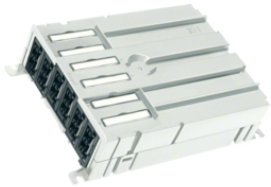

Accessories

Wieland power repartition

Description	Pack	Art No.
Consolidation Point Wieland 6x3gang	Qty.	G8366

G8366

Data repartition

Description	Pack	Art No.
Consolidation Point Cat.6A, RJ45, 6-gang	Qty.	G3160

G3160

Power repartition

Description	Pack	Art No.
Consolidation Point Wago 6x3-gang	Qty.	G8360

G8360

Cable outlet for dry cleaned floors

Description	Pack	Art No.
Cord outlet dry cleaned floor>20mm, anth	Qty.	G84007021
Cord outlet dry cleaned floor>20mm, lg	1	G84007035
Cord outl dry cleaned floor<20mm, lg	1	G84037035
Cord out distrib sys dry cl fl<20mm, anth	1	G84047021
Cord out distrib sys dry cl fl>20mm, lg	1	G84017035
Cord out distrib sys dry cl fl>20mm, anth	1	G84017021
Cord out distrib sys dry cl fl<20mm, lg	1	G84047035

G84007021

Flexible round trunking

Description	Pack	Art No.
netway desklane, length 1000mm, lg	Qty.	G71107035
Rundkette d=70mm Lmax=1m anthrazit	1	G71107021
desklane base, cpl., lg	1	G71417035
desklane base, cpl., anth	1	G71417021
fixing adapter for desklane, light grey	20	G71177035
fixing adapter for desklane, anth	20	G71177021
netway desklane, kit, length 800mm, lg	1	G71117035
netway desklane, kit, length 800mm, anth	1	G71117021
fixing clip for desklane	5	G7118
floorjunction cover, deskl./floorlane, lg	1	G71227035
floorjunction cover, deskl./floorl., anth	1	G71227021
floorjunction cover, deskl./floortrack, lg	1	G71237035
floorjunction cover, deskl./floortr., anth	1	G71237021
floorjunction cover, light grey	1	G71267035
floorjunction cover, anth	1	G71267021