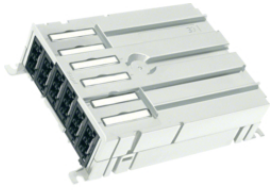

Accessories

Wieland power repartition

Description	Pack	Art No.
Consolidation Point Wieland 6x3gang	Qty.	G8366

G8366

Data repartition

Description	Pack	Art No.
Consolidation Point Cat.6A, RJ45, 6-gang	Qty.	G3160

G3160

Power repartition

Description	Pack	Art No.
Consolidation Point Wago 6x3-gang	Qty.	G8360

G8360

Cable outlet for dry cleaned floors

Description	Pack	Art No.
Cord outlet dry cleaned floor>20mm, anth	Qty.	G84007021
Cord outlet dry cleaned floor>20mm, lg	1	G84007035
Cord outl dry cleaned floor<20mm, lg	1	G84037035
Cord out distrib sys dry cl fl<20mm, anth	1	G84047021
Cord out distrib sys dry cl fl>20mm, lg	1	G84017035
Cord out distrib sys dry cl fl>20mm, anth	1	G84017021
Cord out distrib sys dry cl fl<20mm, lg	1	G84047035

G84007021

Flexible round trunking

Description	Pack	Art No.
netway desklane, length 1000mm, lg	Qty.	G71107035
Rundkette d=70mm Lmax=1m anthrazit	1	G71107021
desklane base, cpl., lg	1	G71417035
desklane base, cpl., anth	1	G71417021
fixing adapter for desklane, light grey	20	G71177035
fixing adapter for desklane, anth	20	G71177021
netway desklane, kit, length 800mm, lg	1	G71117035
netway desklane, kit, length 800mm, anth	1	G71117021
fixing clip for desklane	5	G7118
floorjunction cover, deskl./floorlane, lg	1	G71227035
floorjunction cover, deskl./floorl., anth	1	G71227021
floorjunction cover, deskl./floortrack, lg	1	G71237035
floorjunction cover, deskl./floortr., anth	1	G71237021
floorjunction cover, light grey	1	G71267035
floorjunction cover, anth	1	G71267021