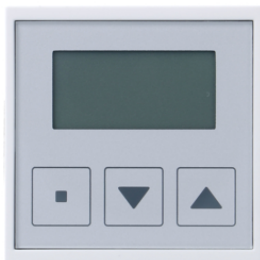

WS048

**Ventilation control 2 modules**

Description	Pack	Art No.
Systo 2M 2W switch VMC	Qty.	<b>WS048</b>

WS050

**Motion detectors**

Description	Pack	Art No.
Systo 2M PIR without neutral	Qty.	<b>WS050</b>
Systo 2M PIR 3 wires	1	<b>WS051</b>

WS300

**Shutter controls 2 modules**

Description	Pack	Art No.
Systo 2M Double 2W SW for shutters	Qty.	<b>WS300</b>
Systo 2M Double PB for shutters	1	<b>WS301</b>
Systo 2M local control for shutter	1	<b>WS304</b>
Systo 2M shutter ctrl with display	1	<b>WS305</b>

WS310

**Electronic room thermostats**

Description	Pack	Art No.
Systo 2M Thermostat	Qty.	<b>WS310</b>

WS350

**FM radio**

Description	Pack	Art No.
systo FM radio	qty.	<b>WS350</b>
systo Flush mounted speaker	1	<b>WS351</b>
systo Kit radio&flush mounted speaker	1	<b>WS352</b>
systo Kit radio + 2 ceiling speakers	1	<b>WS353</b>
kallystaCeiling loudspeaker 2"	1	<b>WUZ672</b>