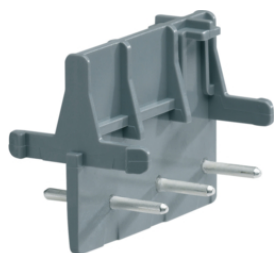

WS101

Screw socket outlets

Description	Pack	Art No.
Systo Socket 2P+T 16A w. screws	10	WS101
Systo Socket 2P 16A w. screws	10	WS102

WS100

Quick Connect socket outlets

Description	Pack	Art No.
Systo Socket 2P+T 16A screwless	10	WS100
Systo Socket 2P+T 16A + lighth screwless	10	WS103

WS160

Schuko socket outlets

Description	Pack	Art No.
Systo Socket Schuko screwless & childpro	10	WS160

WS161

Schuko socket outlets with screw

Description	Pack	Art No.
Systo Socket Schuko with screws	10	WS161
Systo Sock. Schuko screw +childprotect	10	WS163

WS121

Socket outlets for trunking

Description	Pack	Art No.
Systo Socket 2P+T 16A for trunking	10	WS121
Systo Double socket 2P+E for trunking	10	WS122
Systo Triple socket 2P+E for trunking	10	WS123
Systo Switch 16AX for multi sockets	10	WS136
Systo Surge for multi sockets	1	WS137
Systo Filter for multi sockets	1	WS138
Systo Socket Schuko for trunking	20	WS171
Systo Double socket Schuko w. childpro	10	WS172
Systo Switch 16AX for multi sockets	10	WS166
Systo Surge for multi sockets	1	WS167
Systo Filter for multi sockets	1	WS168

WS120

Accessories

Description	Pack	Art No.
Systo Accessory of junction	10	WS120
Systo Cable clamp for multi sockets	10	WS130
Systo Surge for multi sockets	1	WS137
Systo Filter for multi sockets	1	WS138
Systo-Kallysta LED for socket	10	WUZ694
Systo 1M Wire outlet	10	WS687
Systo 1M Blank plate	10	WS688
Systo 2M Blank plate	10	WS689
Systo Cable outlet	10	WS155
Cable outlet	10	WE155
Systo-Kallysta Long claws	50	WK697
Systo-Kallysta Claws	50	WK696