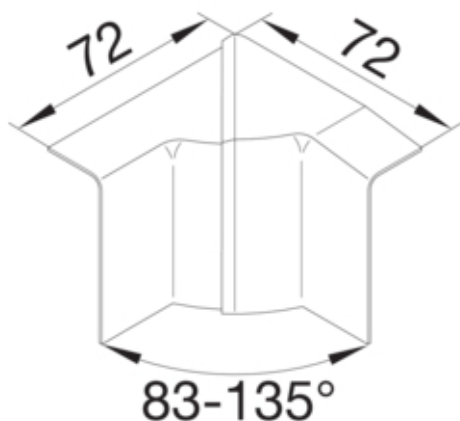

Internal corner VDI SL20055 aok

SL200554D5

Architecture

Fixing mode	Clamping
-------------	----------

Cover, door

Lid with softlip	No
------------------	----

Materials

Colour	oak
Material	ABS
Material group	plastic
Type of surface treatment	Tampography

Dimensions

Trunking height	55 mm
Trunking width	20 mm

Installation, mounting

Protective film	No
Carpet skirting	-

Settings

Angle range	83/135 °
-------------	----------

Accessories included

Accessory configuration	Moulded
-------------------------	---------