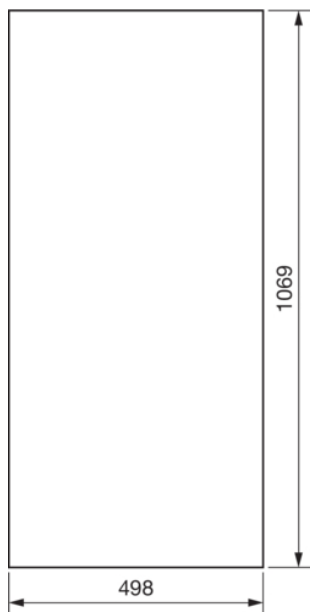

FZ024N

Door, univers, left, f.encl. 1100x1050mm

Product Datasheet

Architecture

Intended door position left

Cover, door

Transparent cover or door no

Door type for switch gear cabinet Partial door

Type of door closing non keylock

Door quantity 1

Materials

RAL colour RAL 9010 - Pure white

Colour white

Material sheet steel

Type of surface treatment powder-coated

Dimensions

Depth of installed product 12 mm

Internal depth 112 mm

Height of installed product 1069 mm

Width of installed product 498 mm

Equipment

Quantity of section in width 2

Standards

European directive WEEE not concerned