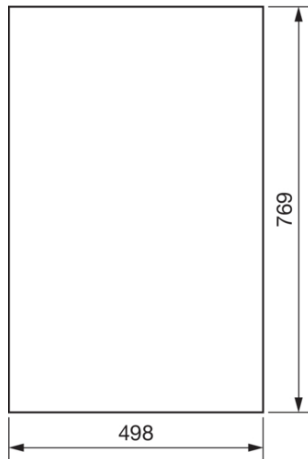

FZ012N

**Door, univers, left, f.encl. 800x1050mm**

Product Datasheet

**Architecture**

Intended door position left

**Cover, door**

Transparent cover or door yes

Door type for switch gear cabinet Partial door

Depth of installed product 12 mm

Height of installed product 769 mm

Width of installed product 498 mm

**Equipment**

Quantity of section in width 2

**Standards**

European directive WEEE not concerned

**Safety**