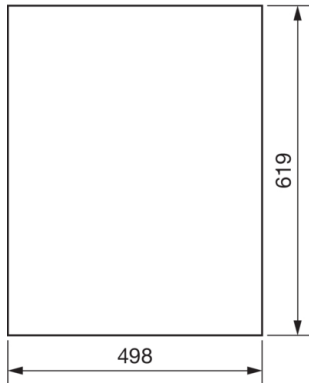

FZ008N

Door, univers, left, f.encl. 650x1050

Product Datasheet

Architecture

Intended door position left

Configuration

Version as door for disconnecting switch interlocking no

Cover, door

Type of door closing non keylock

Door type for switch gear cabinet Partial door

Door quantity 1

Transparent cover or door no

Materials

Colour pure white

Colour white

RAL colour RAL 9010 - Pure white

Material sheet steel

Type of surface treatment powder-coated

Dimensions

Depth of installed product 12 mm

Height of installed product 619 mm

Width of installed product 498 mm

Equipment

Quantity of section in width 2