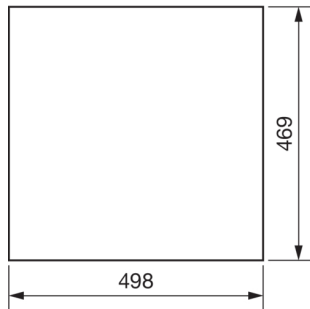

FZ004N

Door, univers, left, f.encl. 500x1050mm

Product Datasheet

Architecture

Intended door position left

Cover, door

Transparent cover or door no

Door type for switch gear cabinet Partial door

Type of door closing non keylock

Door quantity 1

Materials

RAL colour RAL 9010 - Pure white

Colour white

Material sheet steel

Type of surface treatment powder-coated

Dimensions

Depth of installed product 12 mm

Height of installed product 469 mm

Width of installed product 498 mm

Equipment

Quantity of section in width 2

Standards

European directive WEEE not concerned

Safety