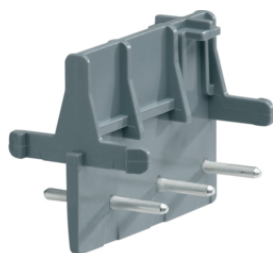

WS100R

Quick Connect socket outlets - color

| Description | Pack | Art No. |
|----------------------------------------|------|---------------|
| Systo Socket 2P+T 16A screwless Red | 10 | WS100R |
| Systo Socket 2P+T 16A screwless Orange | 10 | WS100E |
| Systo Socket 2P+T 16A screwless Green | 10 | WS100V |

WS101N

Screw socket outlets

| Description | Pack | Art No. |
|----------------------------------------|------|---------------|
| Systo Socket 2P+T 16A w. screws, black | 10 | WS101N |

WS121N

Socket outlets for trunking

| Description | Pack | Art No. |
|------------------------------------------|------|---------------|
| Systo Socket 2P+T 16A for trunking Black | 20 | WS121N |
| Systo 2-g socket 2P+T screwless Black | 10 | WS122N |
| Systo 3-g socket 2P+T screwless Black | 10 | WS123N |
| Systo Double socket w. detrompage | 10 | WS132 |
| Systo Triple socket w. detrompage | 10 | WS133 |
| Systo Socket 2P+T 16A for trunking Red | 20 | WS121R |
| Systo Socket 2P+T 16A / trunking Orange | 20 | WS121E |
| Systo Socket 2P+T 16A for trunking Green | 20 | WS121V |
| Systo 2-g socket 2P+T screwless Red | 10 | WS122R |
| Systo 2-g socket 2P+T screwless Orange | 10 | WS122E |
| Systo 2-g socket 2P+T screwless Green | 10 | WS122V |
| Systo 3-g socket 2P+T screwless Red | 10 | WS123R |
| Systo 3-g socket 2P+T screwless Orange | 10 | WS123E |
| Systo 3-g socket 2P+T screwless Green | 10 | WS123V |
| Surge protection cartridge black | 1 | WS169N |
| Systo 2M Surge for multi sockets Black | 1 | WS137N |

WS120

Accessories

| Description | Pack | Art No. |
|--------------------------------------|------|---------------|
| Systo Accessory of junction | 10 | WS120 |
| Systo Cable clamp for multi sockets | 10 | WS130 |
| Systo Surge for multi sockets | 1 | WS137 |
| Systo Filter for multi sockets | 1 | WS138 |
| Systo 1M Blank plate, black | 10 | WS688N |
| Systo 2M Blank plate, black | 10 | WS689N |
| Systo-Kallysta Detrompeur for socket | 10 | WS697 |