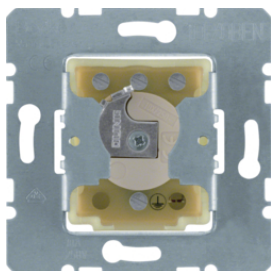

# Berker - Blind/shutter controls

303520

**Switch insert (1 pole)**

Description	Pack	Art No.
Rockers switch for shutters inserts	10	<b>303520</b>

382120

**Key switch**

Description	Pack	Art No.
KEY SWITCH FLUSH-MOUNT.	10	<b>382120</b>
KEY SWITCH FLUSH-MOUNTING	10	<b>383120</b>
KEY SWITCH FLUSH MOUNTING	10	<b>383620</b>
KEY SWITCH CH.OV.FLUSH	10	<b>385620</b>

1861

**Accessories**

Description	Pack	Art No.
ARRESTING DISC	10	<b>1861</b>