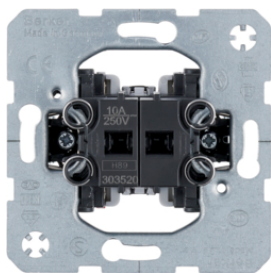

# Berker - Blind/shutter controls

303520

**Switch insert (1 pole)**

Description	Pack	Art No.
Rockers switch for shutters inserts	10	<b>303520</b>

382120

**Key switch**

Description	Pack	Art No.
KEY SWITCH FLUSH-MOUNT.	10	<b>382120</b>
KEY SWITCH FLUSH-MOUNTING	10	<b>383120</b>
KEY SWITCH FLUSH MOUNTING	10	<b>383620</b>
KEY SWITCH CH.OV.FLUSH	10	<b>385620</b>

1861

**Accessories**

Description	Pack	Art No.
ARRESTING DISC	10	<b>1861</b>