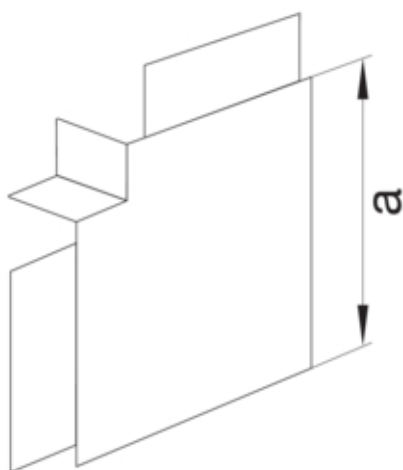

Flat corner, LF/FB 60230, grey

M55457030

Architecture

Fixing mode	Hold in position thanks to lid
-------------	--------------------------------

Functions

Can be used for fire protection (keep function) According to DIN 4102-12	no
--------------------------------------------------------------------------	----

Dimensions

Trunking height	61 mm
Trunking width	230 mm
Measure a	260 mm

Installation, mounting

Base punching	no
Protective film	No
Carpet skirting	-

Settings

Angle range	90 °
-------------	------

Accessories included