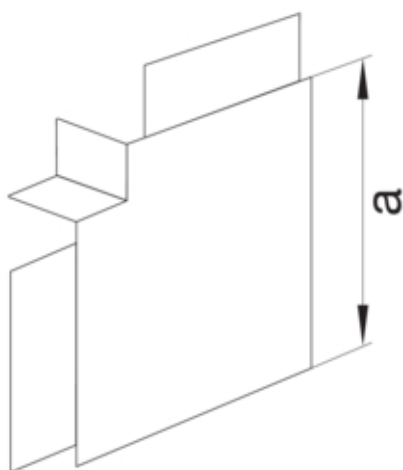

Flat corner, LF/FB 60190, grey

M55357030

Architecture

Fixing mode	Hold in position thanks to lid
-------------	--------------------------------

Functions

Can be used for fire protection (keep function) According to DIN 4102-12	no
--	----

Dimensions

Trunking height	61 mm
Trunking width	190 mm
Measure a	220 mm

Installation, mounting

Base punching	no
Protective film	No
Carpet skirting	-

Settings

Angle range	90 °
-------------	------

Accessories included