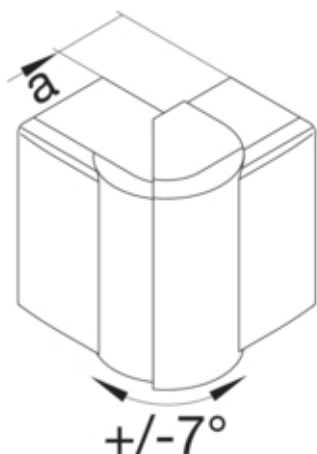

Adjus exter corner LFF60110 pure white

LFF601139010

Architecture

Fixing mode	Clipped
-------------	---------

Functions

Can be used for fire protection (keep function) According to DIN 4102-12	no
---	----

Connectivity

Trunking coupling	without coupler
-------------------	-----------------

Cover, door

Lid with softlip	No
------------------	----

Materials

RAL colour	RAL 9010 - Pure white
Colour	pure white
Material	PC-ABS
Material group	plastic
Type of surface treatment	untreated

Dimensions

Trunking height	60 mm
Trunking width	110 mm
Measure a	48 mm

Installation, mounting

Base punching	no
Protective film	No
Carpet skirting	-

Settings

Angle range	83/97 °
-------------	---------

Accessories included