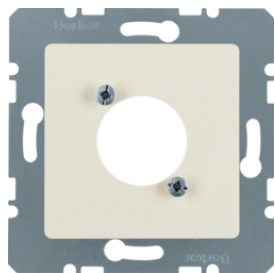

range independent

Centre plates	2
inserts	3
mounting plate	4
Loudspeaker	5
Floodlights	6

141202

centre plate external Audio outlets

Description	Pack	Art No.
CENTRE PLATE WHIT	10	141202
CENTRE PLATE PW	10	141209

1913

Accessories

Description	Pack	Art No.
CLAW EXTENSION	50	1913
KRALLE	1	1914

mounting plate

Description	Pack	Art No.
ASSEMBLY PLATE, BLANK	10	111100
ASSEMBLY PLATE SUBMIN.25P	10	111101
ASSEMBLY PL.F.SLEEVE XLR	10	111105
ASSEMBLY PL.F. FCC 6POLE	10	111116
ASSEMBLY PLATE F. 2 X FCC	10	111218
MOUNTING PLATE 2GANG BLAC	10	111221